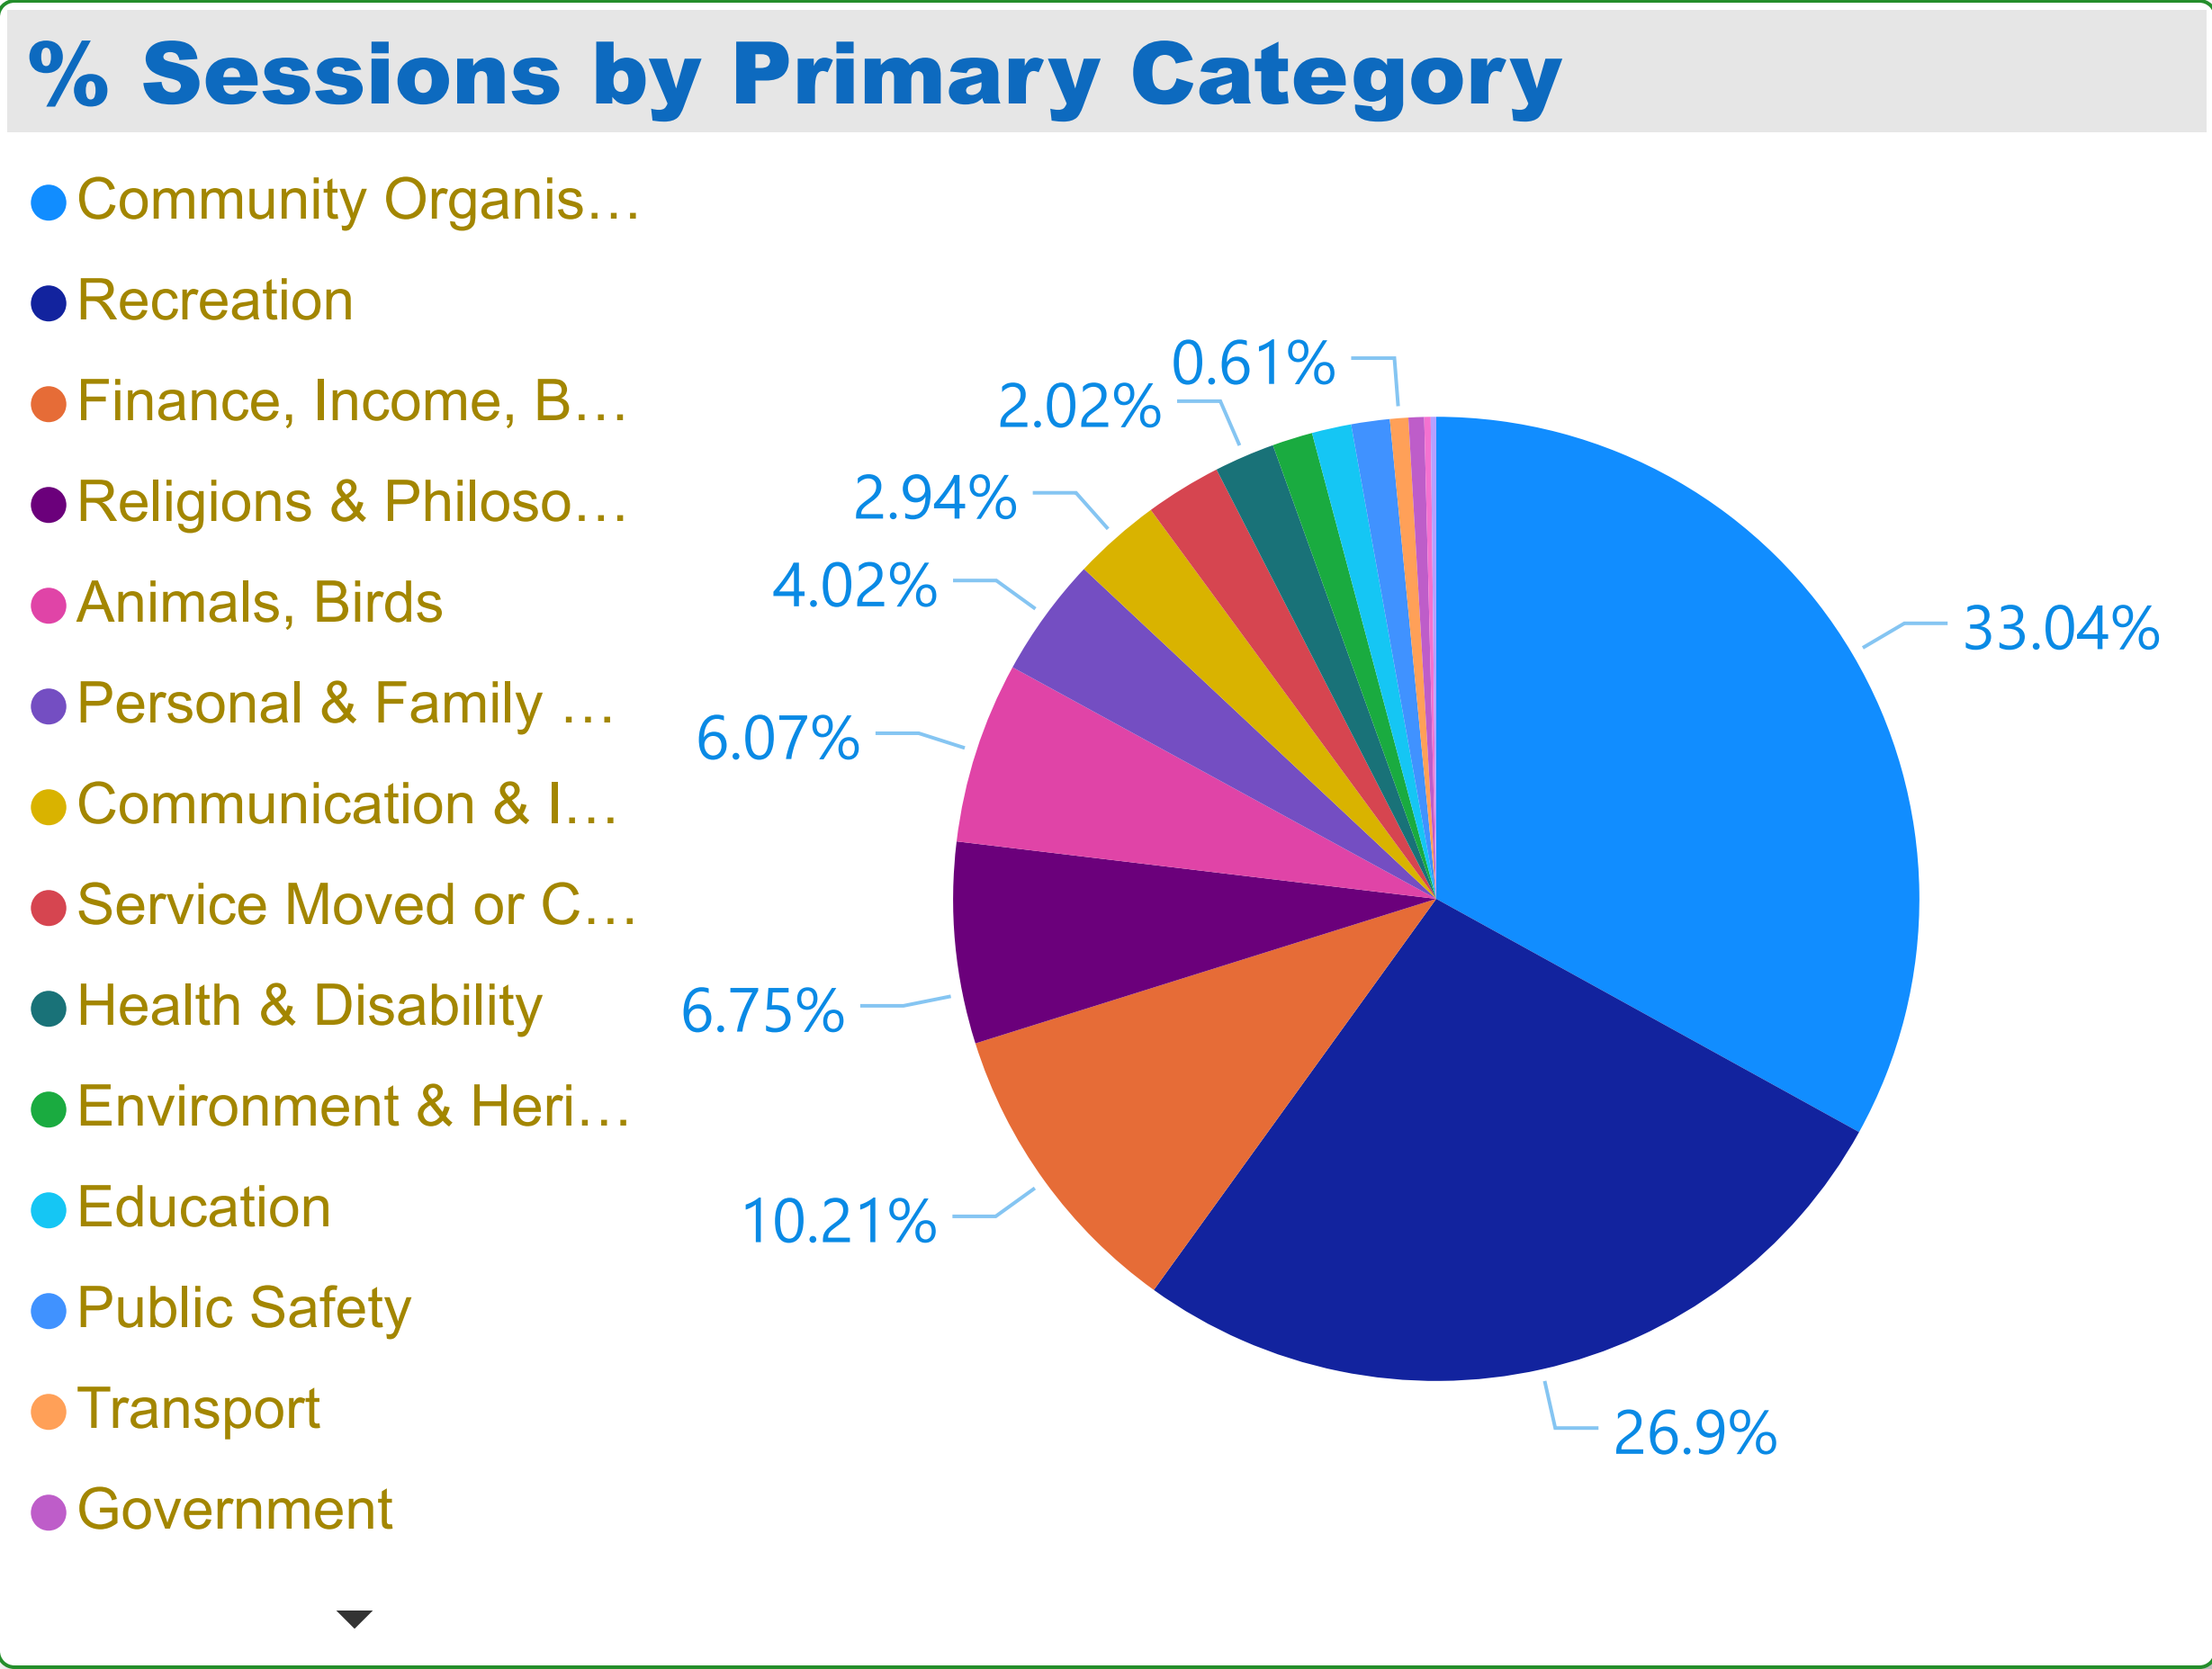

Adelaide Plains Council - Organisation Count by Primary Category (FY 2020-2021)

FY 2020-2021

Primary Category

- Accommodation
- Animals, Birds
- Communication & Information Servi...
- Community Organisation & Develop...
- Education
- Environment & Heritage
- Finance, Income, Business
- Government
- Health & Disability
- Law & Justice
- Personal & Family Support
- Public Safety
- Recreation
- Religions & Philosophies
- Service Moved or Closed
- Transport

Organisation	Sessions
Adelaide Pistol & Shooting Club Inc.	109
Adelaide Plains Council	17
Adelaide Plains Council - Aged Accommodation	6
Adelaide Plains Council - Community Bus Service	14
Adelaide Plains Council Community Bus Service	6
Adelaide Plains Crossroads Connections Suicide Prevention Network	1
Adelaide Plains Equestrian Club Inc.	25
Adelaide Plains Football League Inc.	32
Adelaide Plains Kennel & Obedience Club	152
Adelaide Plains Male Voice Choir	7
Adelaide Plains Netball Association	95
Adelaide Plains Poets Inc.	6
Adelaide Plains Veterinary Surgery	18
Blue Light Disco - Two Wells	15
Concorde Model Flying Club	26
Corston Coaches	8
Country Fire Service - Mallala	1
Country Fire Service - Two Wells	8
Dublin & Districts Senior Citizens Club Inc.	8
Dublin Cricket Club	17
Total	3260