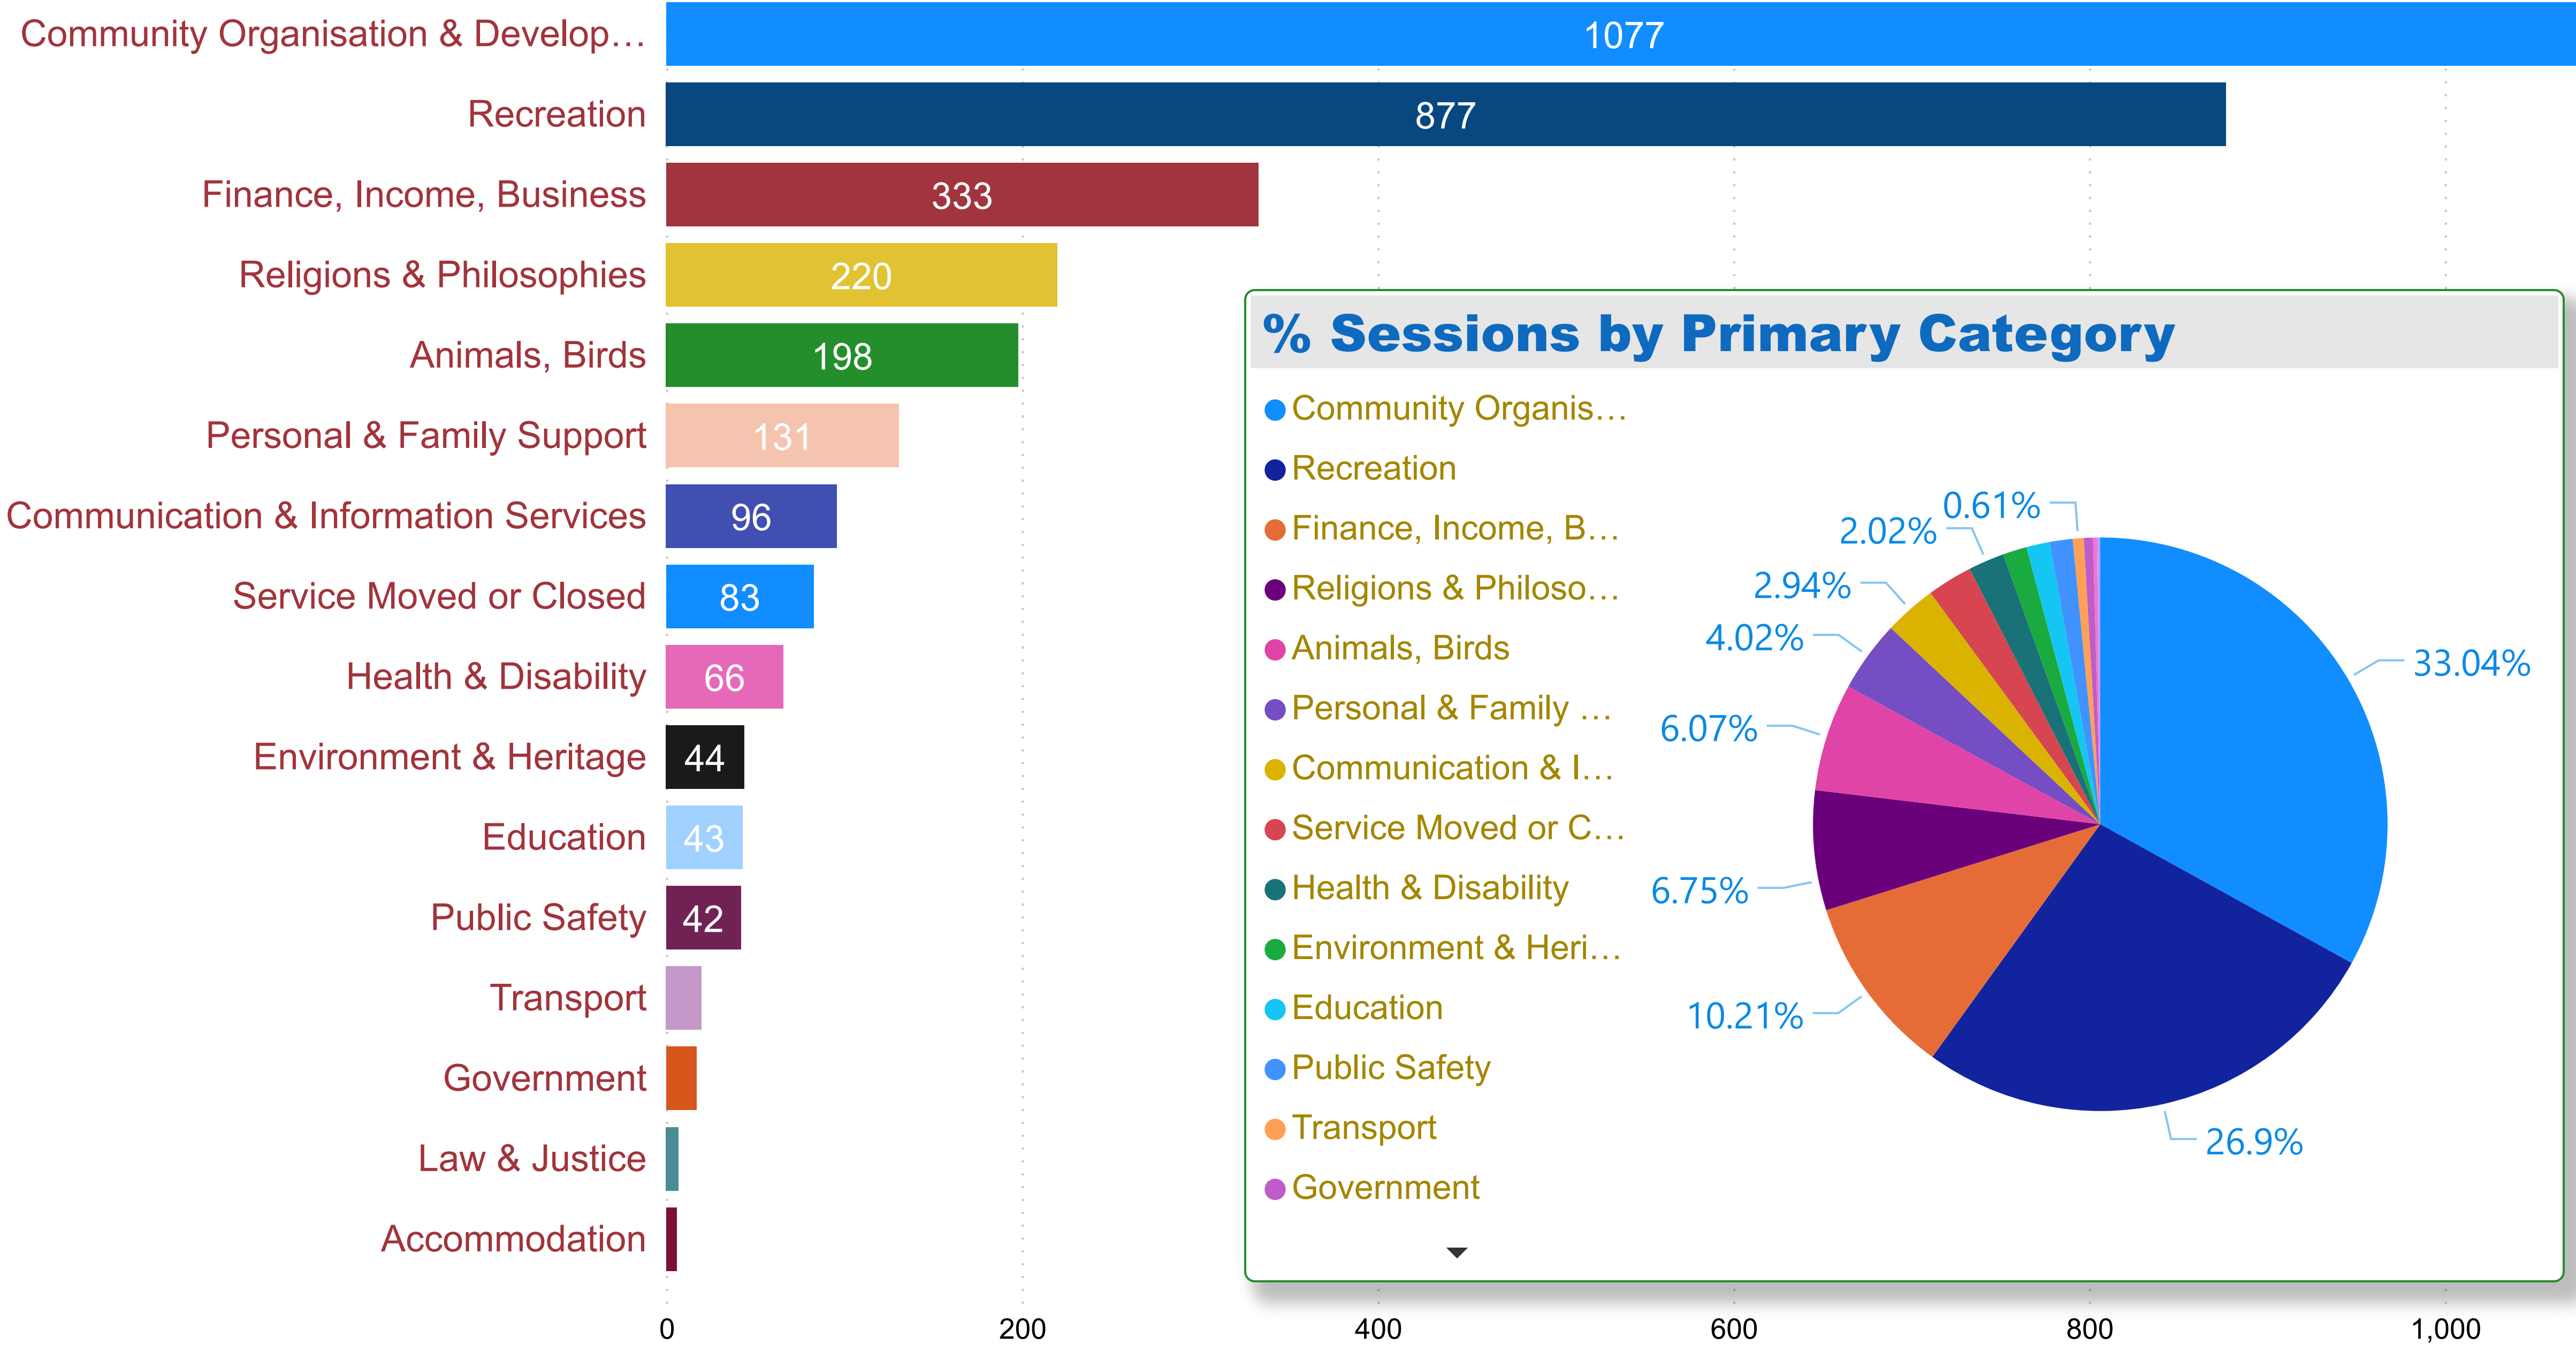

Adelaide Plains Council - Organisation Count by Primary Category (FY 2020-2021)

FY 2020-2021

Primary Category

- Accommodation
- Animals, Birds
- Communication & Information Servi...
- Community Organisation & Develop...
- Education
- Environment & Heritage
- Finance, Income, Business
- Government
- Health & Disability
- Law & Justice
- Personal & Family Support
- Public Safety
- Recreation
- Religions & Philosophies
- Service Moved or Closed
- Transport

Organisation	Sessions
Adelaide Pistol & Shooting Club Inc.	109
Adelaide Plains Council	17
Adelaide Plains Council - Aged Accommodation	6
Adelaide Plains Council - Community Bus Service	14
Adelaide Plains Council Community Bus Service	6
Adelaide Plains Crossroads Connections Suicide Prevention Network	1
Adelaide Plains Equestrian Club Inc.	25
Adelaide Plains Football League Inc.	32
Adelaide Plains Kennel & Obedience Club	152
Adelaide Plains Male Voice Choir	7
Adelaide Plains Netball Association	95
Adelaide Plains Poets Inc.	6
Adelaide Plains Veterinary Surgery	18
Blue Light Disco - Two Wells	15
Concorde Model Flying Club	26
Corston Coaches	8
Country Fire Service - Mallala	1
Country Fire Service - Two Wells	8
Dublin & Districts Senior Citizens Club Inc.	8
Dublin Cricket Club	17
Total	3260